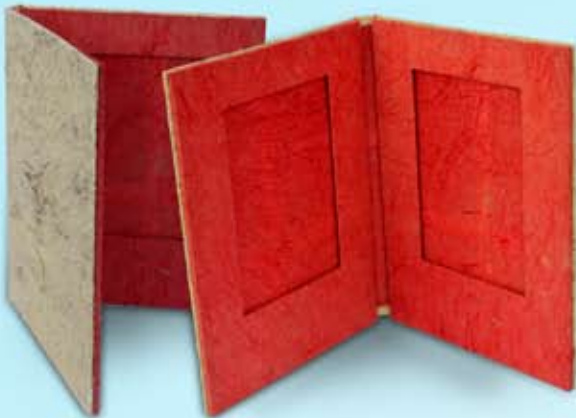

Product - Sea shell painting
Product Code - D2DHMPP11-003
Price (INR) - 1000.00

Product - Double Photo frame
Product Code - D2DHMPP11-008
Price (INR) - 120.00

Product - Single Photo frame
Product Code - D2DHMPP11-009
Price (INR) - 60.00